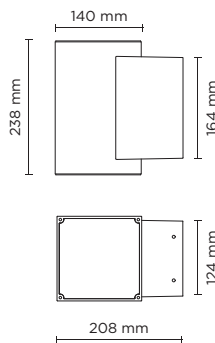

401018

TECH MEDIUM 02 SQUARE PRO

Square up&down luminaire for outdoor installation on a façade/wall. Phospho-chromatised and polyester powder coated die-cast copper-free aluminium body, tempered safety glass, moulded silicone gasket and stainless steel screws. Built-in LED driver 220-240V 50-60Hz, with 2 x 5 CREE XP-L LED. IP65 rating.

light source*	light beam options	lumen output (lm)	lumin. efficacy (lm/w)
3000°K warm-white			
high-power led	10°	2 x 1.300	92.86
high-power led	30°	2 x 1.230	87.86
high-power led	45°	2 x 1.170	83.57

* Other light colors available on request: Neutral-white

Finish color options:

 Textured Grey RAL 9006	 Anthracite Grey RAL 7016	 Matt Black (on request)
---	---	--

Technical features

Technical data

Wattage	2 X 14 WATT
IP Rating	IP65
IK Rating	IK09
Material	High corrosion resistance die-cast copper-free aluminum body
Coating	Polyester powder coating with phosphochromating pre-finish
Light source	NR. 5 CREE "XP-L" LED up and NR. 5 CREE "XP-L" LED down
Screws	Stainless steel
Transformer	Electronic power supply 220/240V 50/60Hz built-in
Gasket	Silicone rubber
Rubber grommet	M20 Rutaseal® in EPDM
Glass	Tempered
Gross weight	3,00 Kg